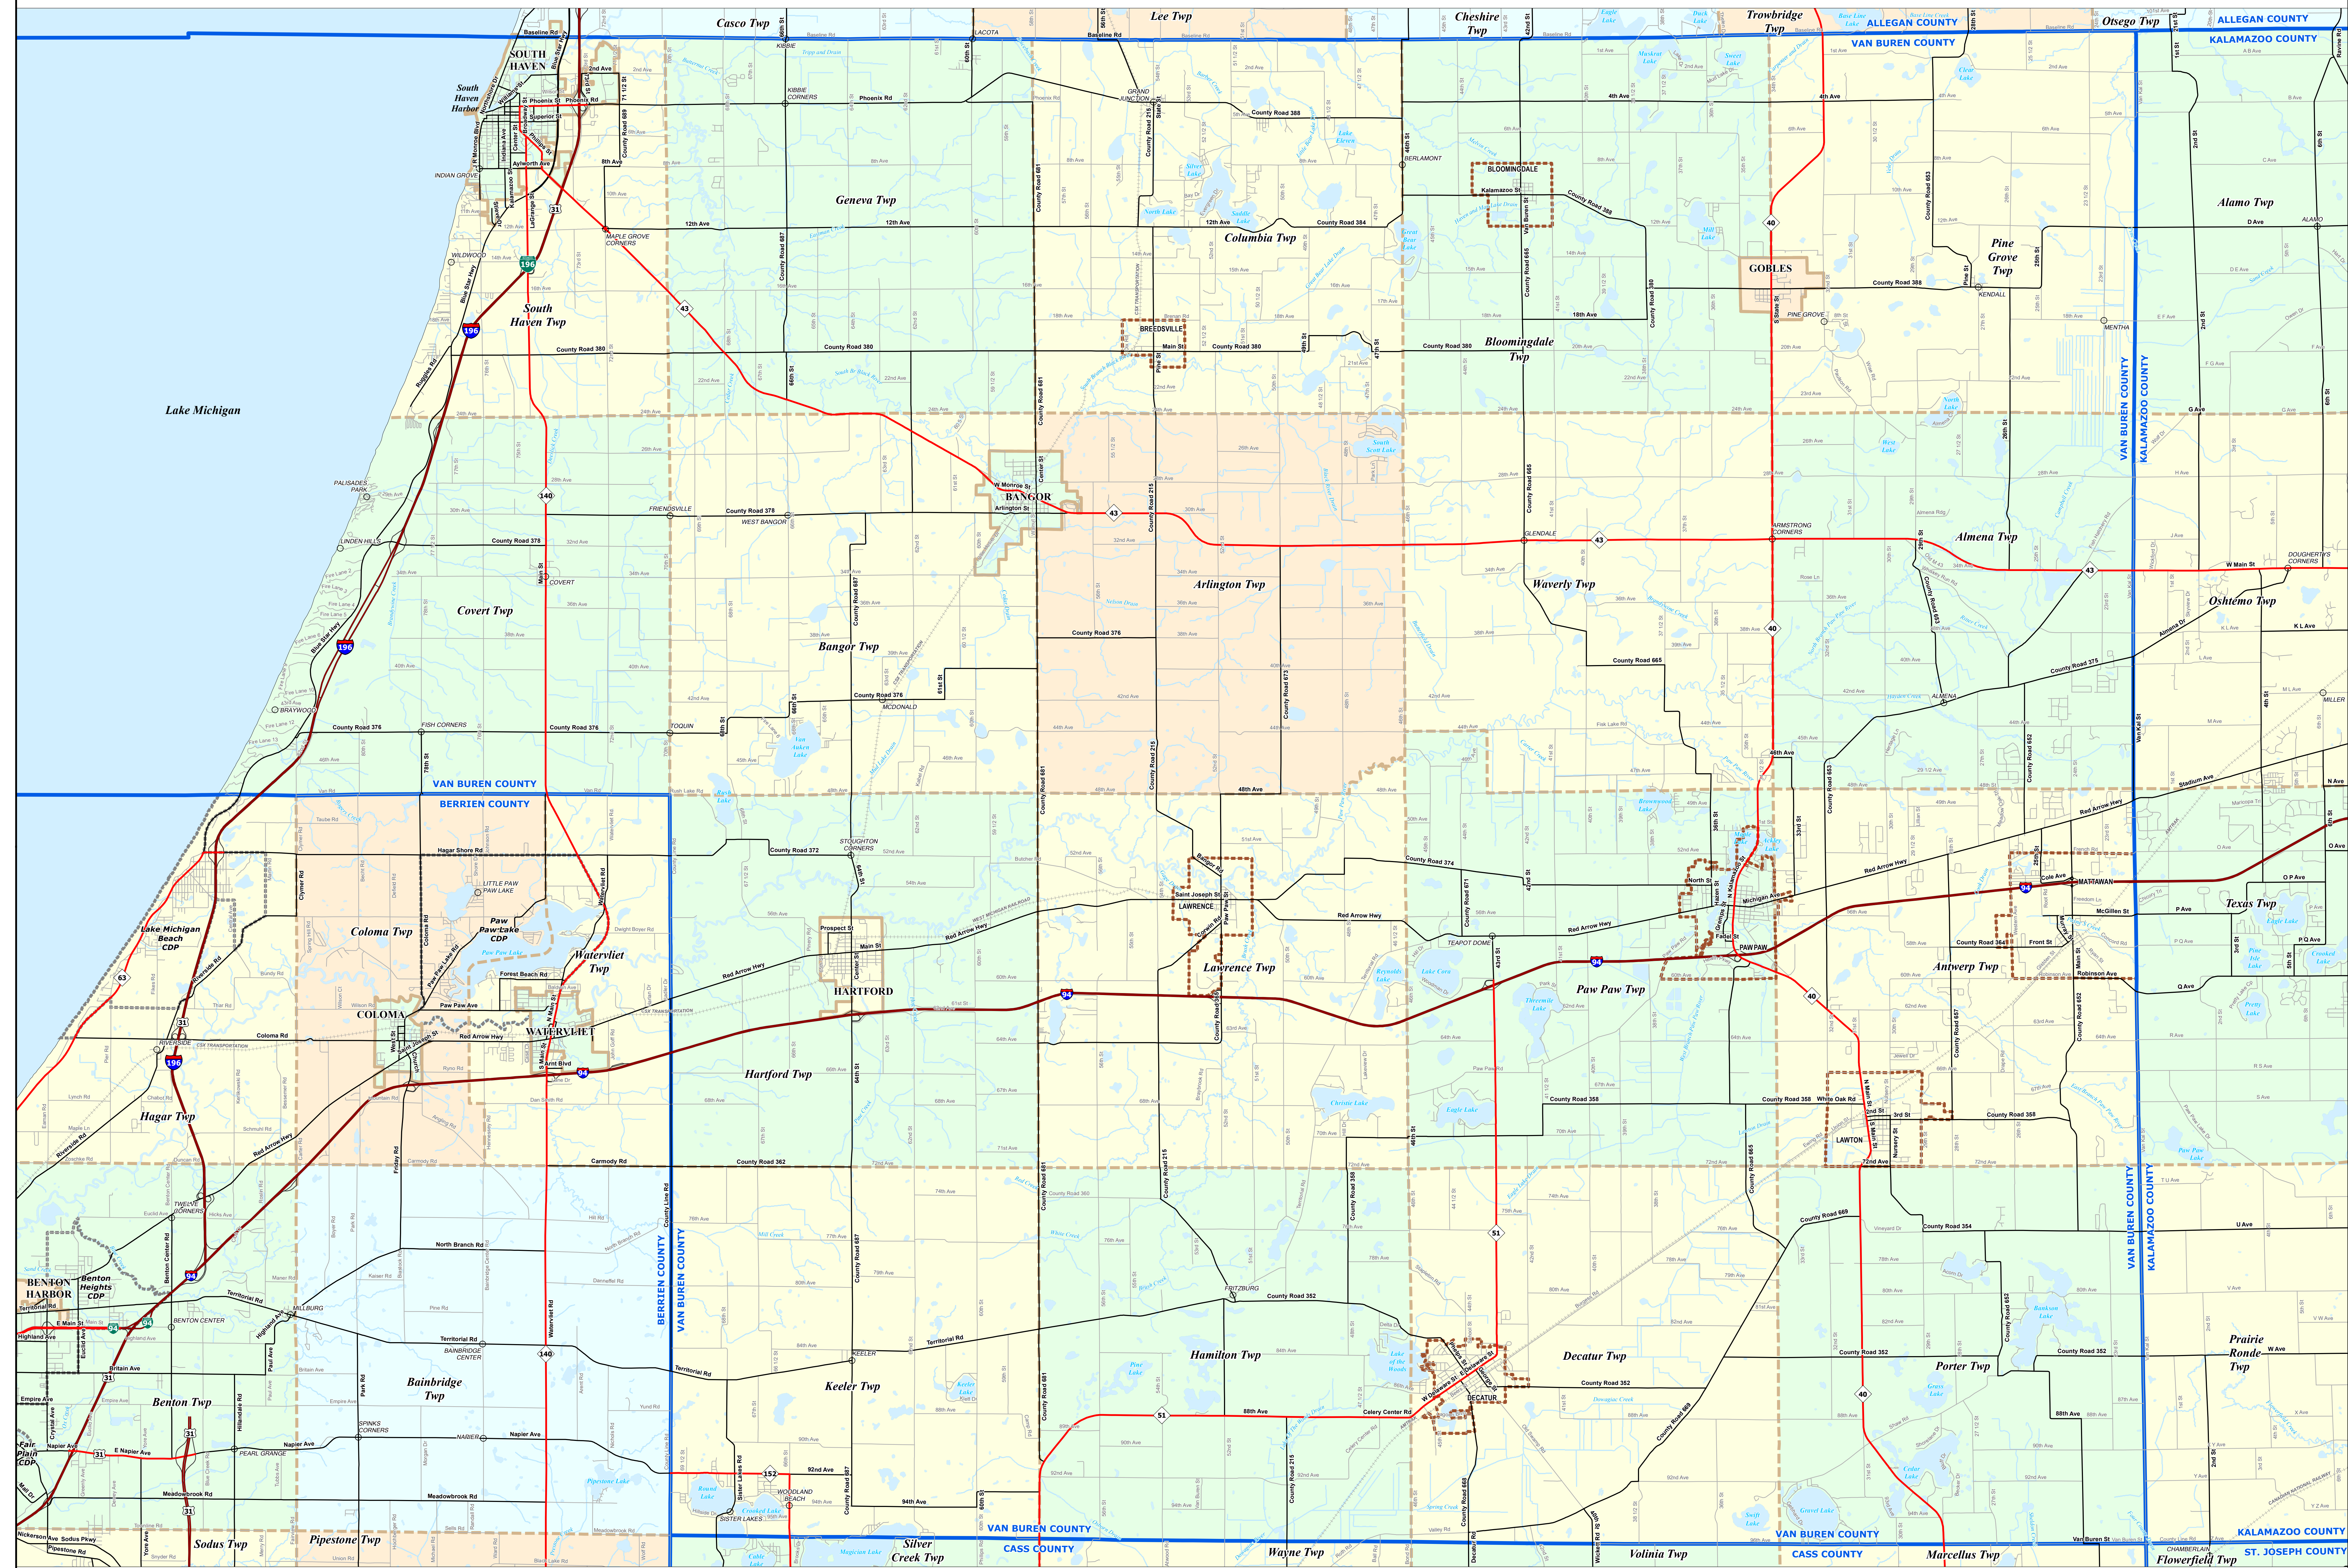

VAN BUREN COUNTY

0 0.5 1 2 Miles

Legend

- City
- Township
- Village
- Census Designated Place
- Unincorporated Place
- County
- State
- Freeway
- Highway
- Primary Road
- Local Road
- Railroad
- Water Feature
- River, Stream, or Drain

<http://www.michigan.gov/cgi/0600117>